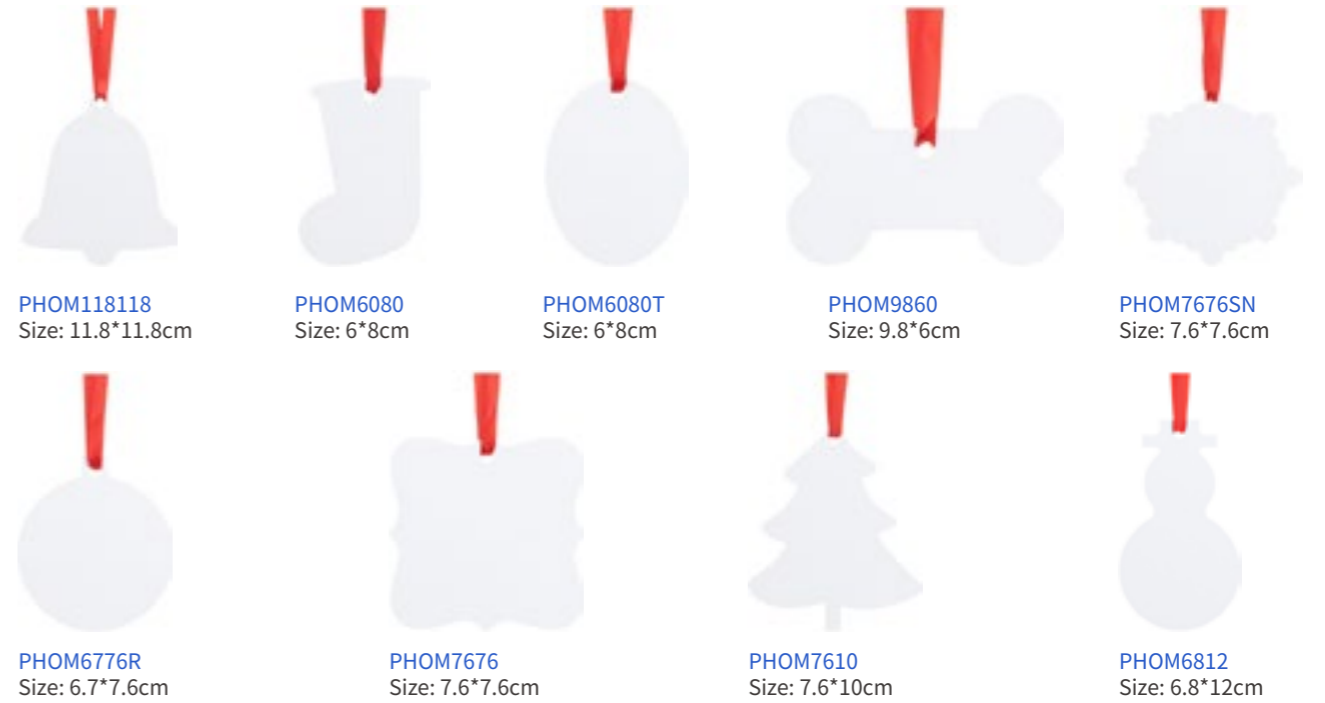

**SPWOM07**  
Plywood Christmas Ornament (Ball)  
Size: 7.62\*8.5cm

**SPWOM08**  
Plywood Christmas Ornament (Tree)  
Size: 7.62\*10.16cm

SUBLIMATION FLAT ITEMS

FRP Ornament

Sublimation Acrylic Ornament

Plastic Christmas Ornament