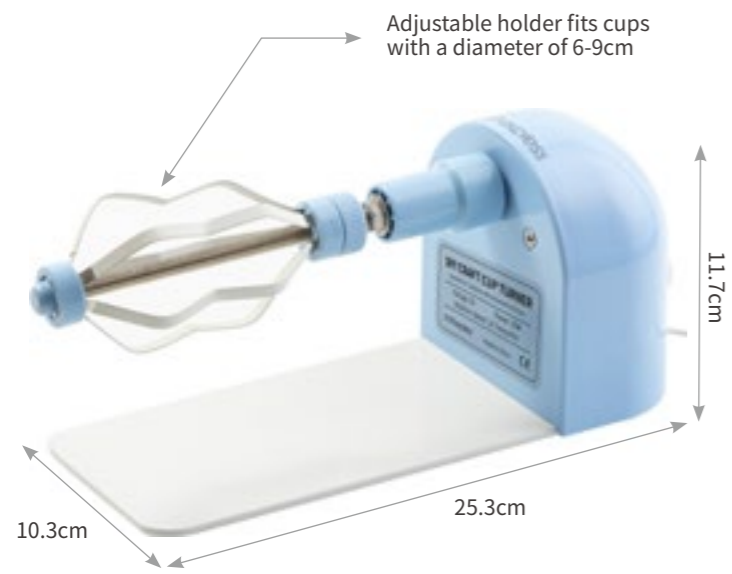

DIY Craft Cup Turner
CECPTN-BL