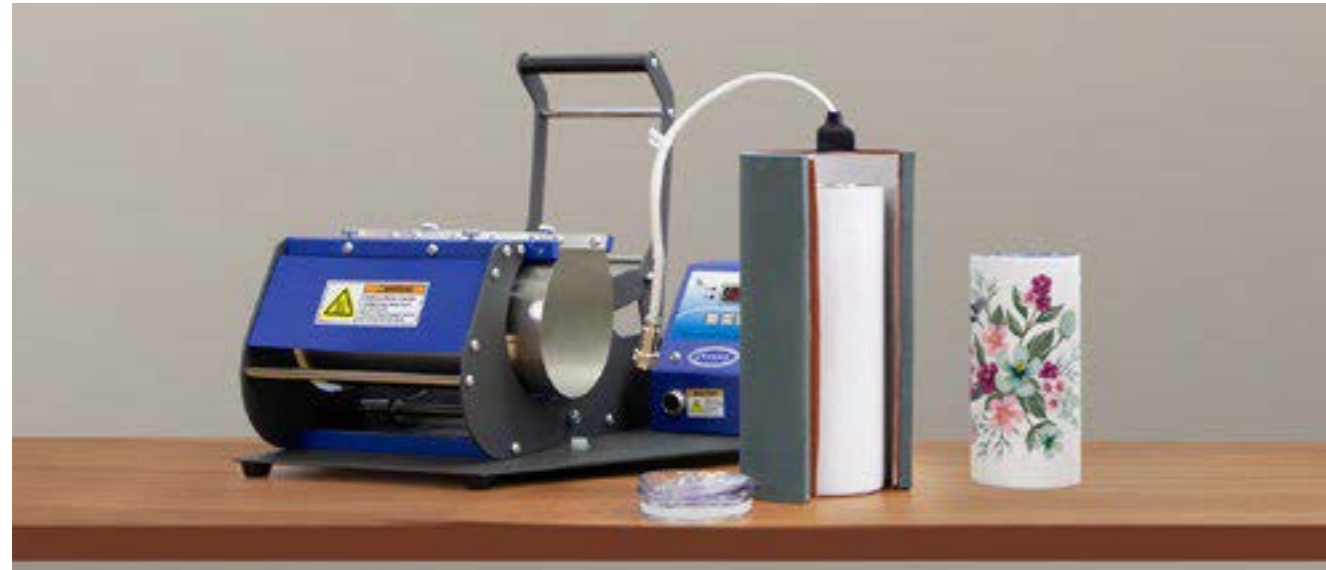

Easy Multifunctional Digital Mug Press

And if you want to print drinkware in more sizes, we have a 7-heater set including this new tumbler heater! All of them are compatible with this mug press. Get this amazing 7-in-1 machine, you can print 1.5oz shot glasses, 3oz mini mugs, 11-15oz mugs, 6-10oz mugs, 12oz latte mugs, 17oz latte mug, cone-shaped mugs and ϕ 7-8cm tumblers and bottles!