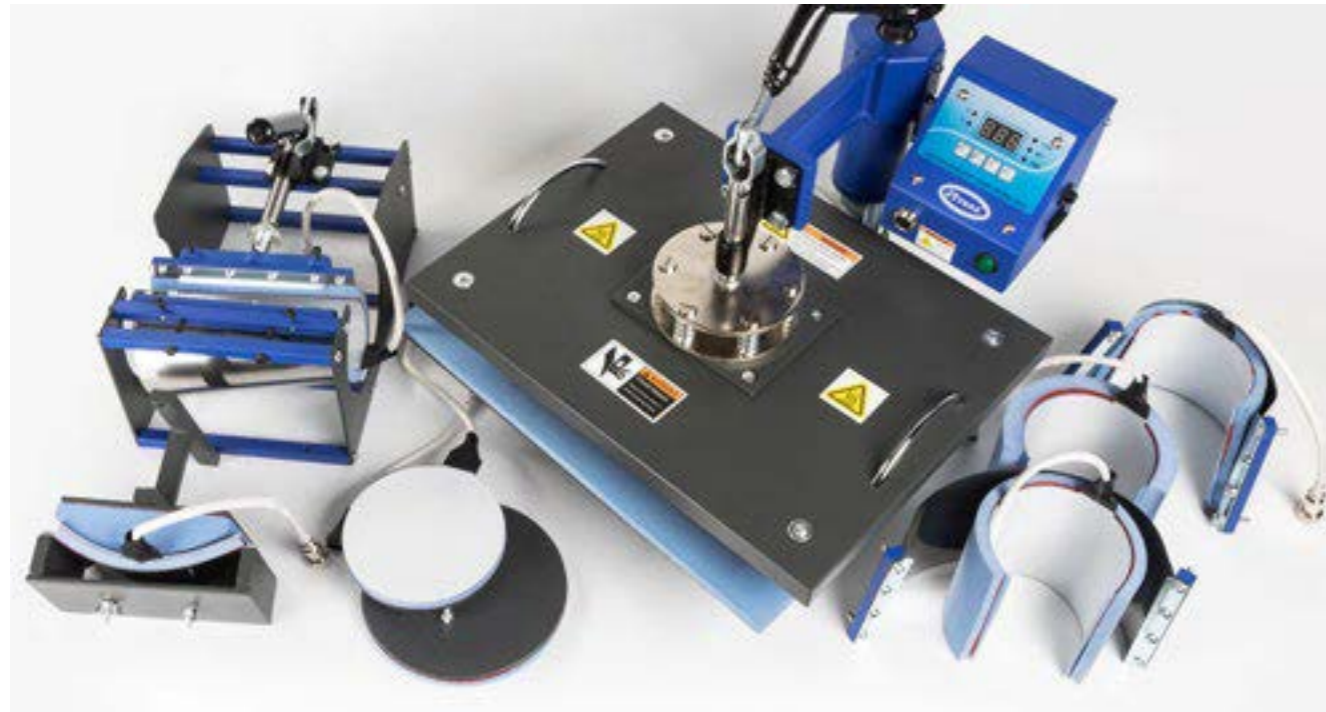

## Easy Combo Press Machine (8 in 1)

This 8 in 1 heat press machine features industrial durability for long-term use and many functions for all kinds of printing needs, making it a great investment that can create so much exceptional value. With this all-purpose combo 8 in 1 heat transfer press machine, you can transfer colorful pictures onto mugs, plates, T-shirts, caps, tiles, slates, coaster, glasses and more.