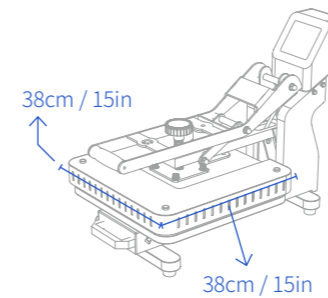

BestSub Heat Press Machine

NEW

Heat Platen	38x38cm / 15x15in		40x50cm / 16x20in		40x60cm / 16x24in	
Voltage	220V	110V	220V	110V	220V	110V
Power	2000w	1300w	2200w	1600w	2400w	1800w
Frequency	50~60Hz					
Parameter	Temp. Range: 0-482 °F (0-250°C) Time Range: 0-999 seconds					

3 Sizes

3 Configurations

- ✗ Slide-Out Drawer
- ✗ Auto-Open

- ✓ Slide-Out Drawer
- ✗ Auto-Open

- ✓ Slide-Out Drawer
- ✓ Auto-Open