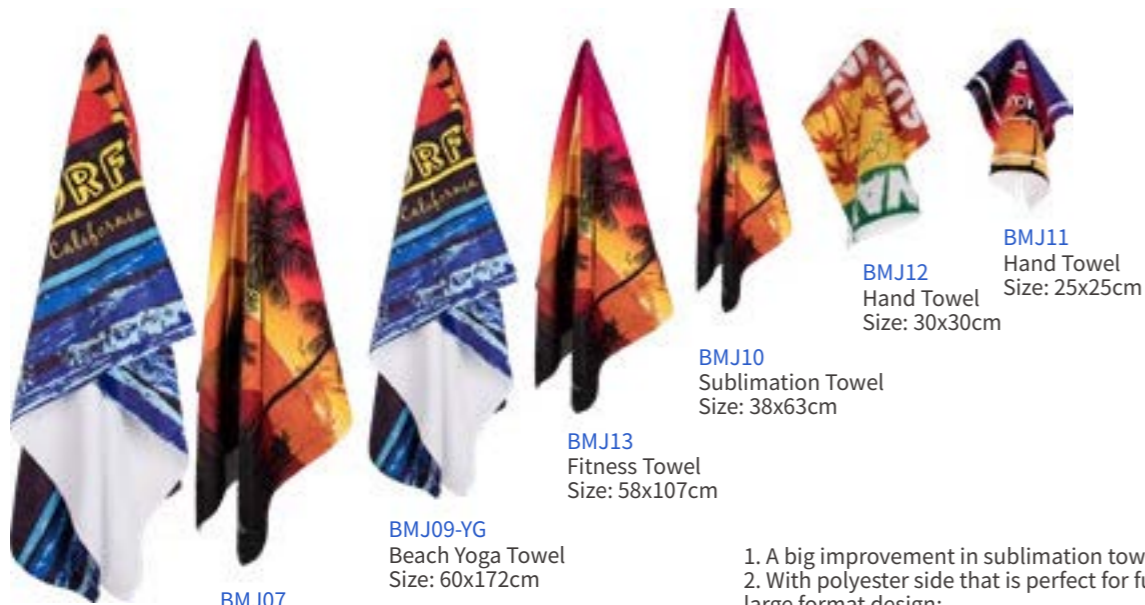

Sublimation Towel

BMJ08
Bath Towel
Size: 91x182cm

BMJ07
Bath Towel
Size: 86x178cm

BMJ09-YG
Beach Yoga Towel
Size: 60x172cm

BMJ13
Fitness Towel
Size: 58x107cm

BMJ10
Sublimation Towel
Size: 38x63cm

BMJ12
Hand Towel
Size: 30x30cm

BMJ11
Hand Towel
Size: 25x25cm

1. A big improvement in sublimation towel material;
2. With polyester side that is perfect for full-printing of large format design;
3. With fluffy terrycloth side that can give the comfortable soft touch;
4. Bring art to your daily life.