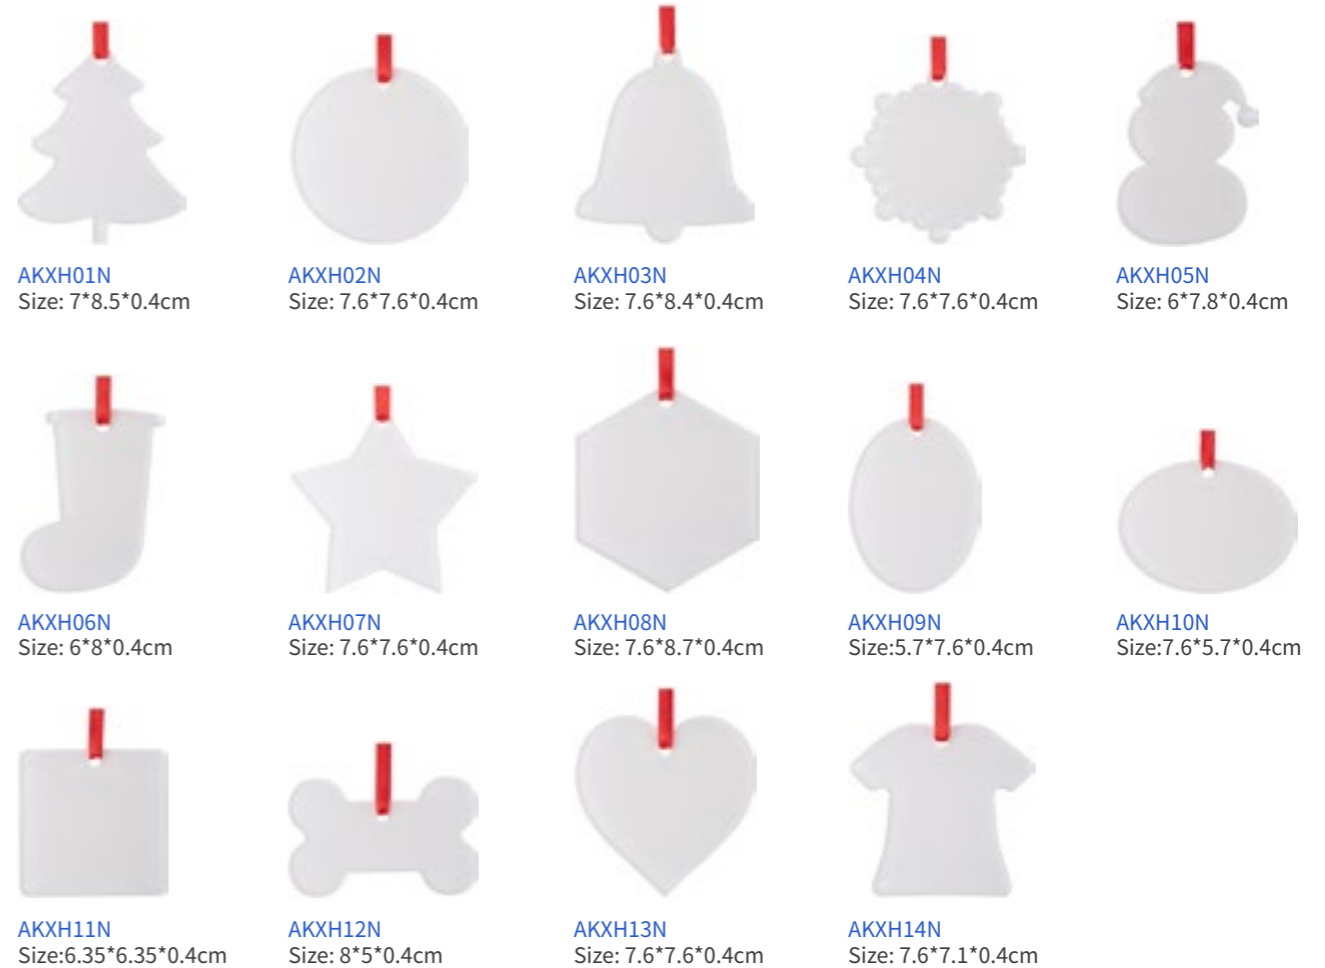

Sublimation Acrylic Ornament