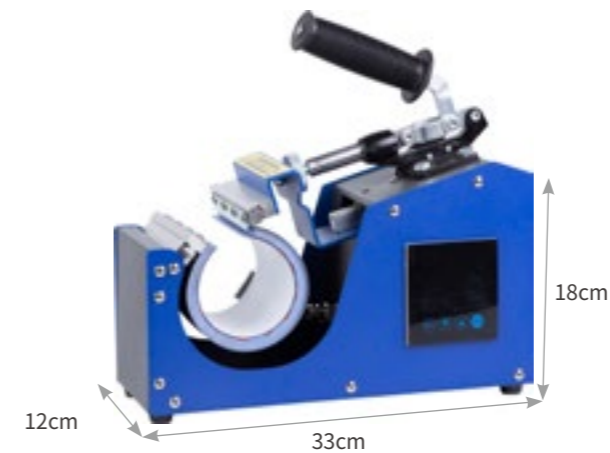

PLUS Mug Press

Item No.	PLUS-KBJN
Voltage	110V / 220V
Power	350W
Maximum Temp.	0~250°C
Maximum Time	0-999s
Printable Mug	Heater: with standard mug heater Φ7.5-Φ9.0cm; Other mug heater interchangeable is available(extra charge).
Weight	4.5kg

PLUS Automatic Mug Press

This is an automatic mug press, which is newly designed for 11oz mugs. It mainly features automation, which controls the wrap automatically in pressing and loosening, for labor saving and high efficiency.