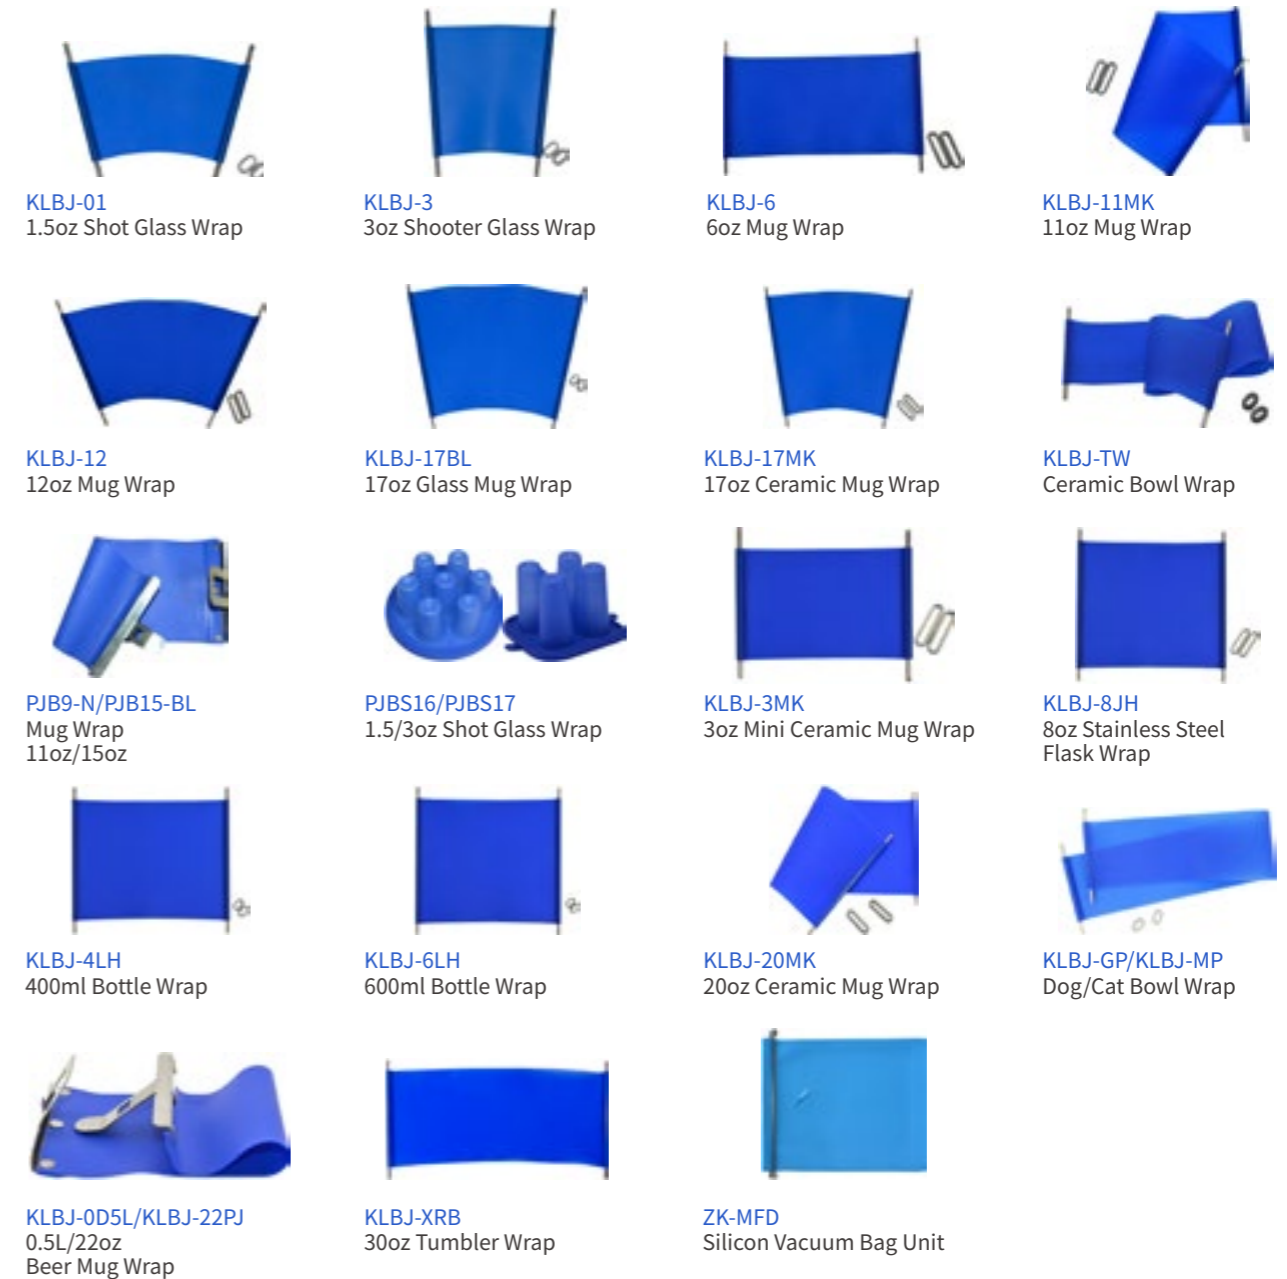

# Wrap

Our flexible 3D Silicon warps can work great with mugs, bottles of many sizes and shapes, and even ceramic and metal items of irregular shapes. The wraps are heat-resistant too, and they can enwrap the transfer paper tightly on the surface of a mug or any other substrates during the process of sublimation, and will leave no printing marks on.