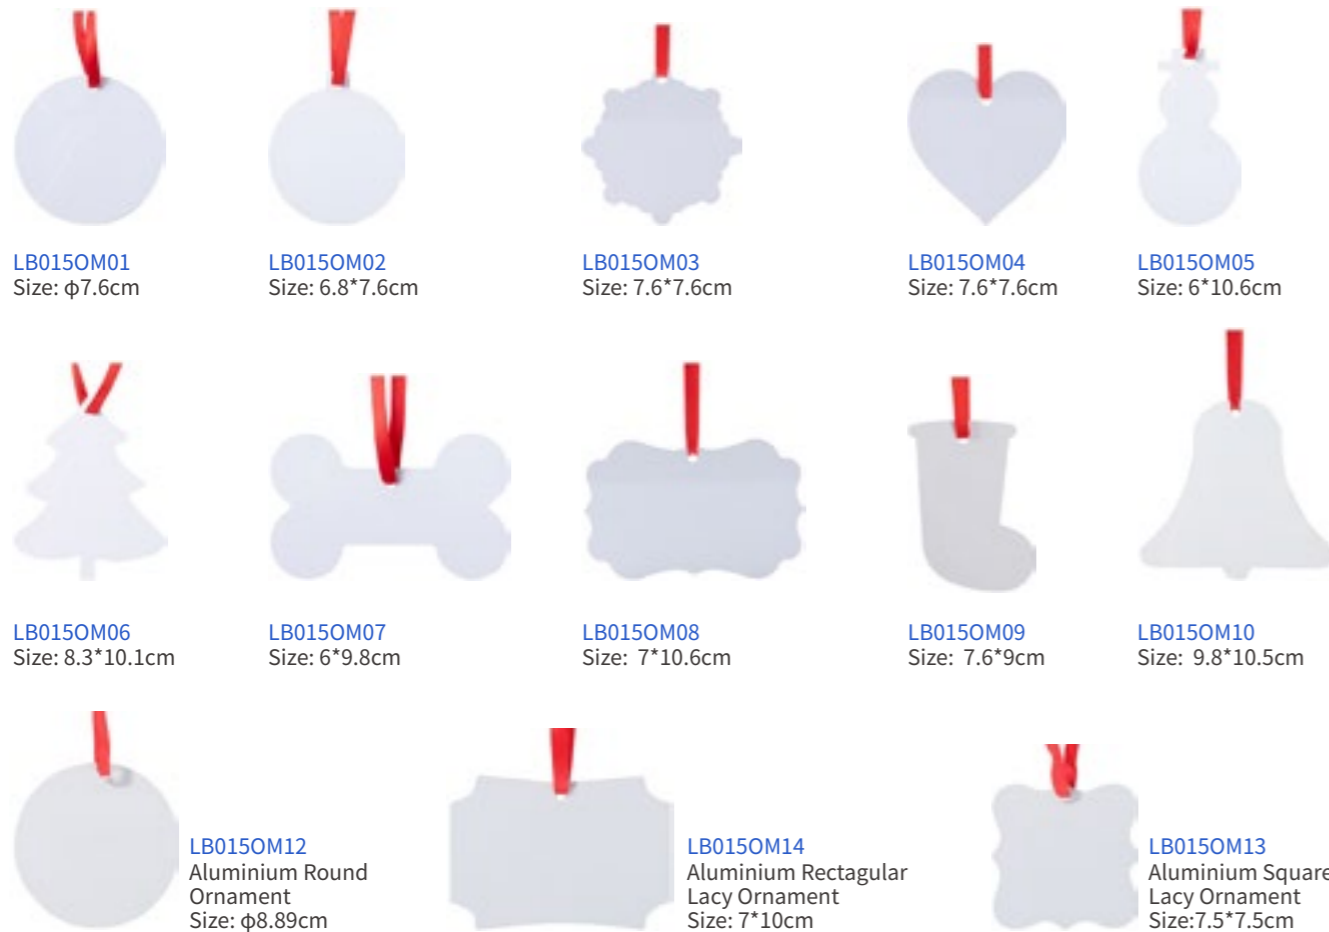

Two-Side Printable Aluminium Christmas Ornaments

Thickness:1mm