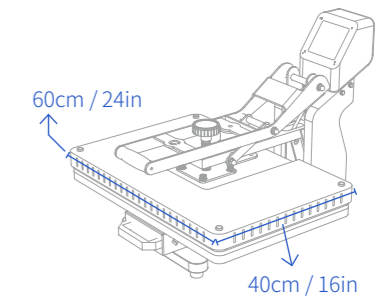

BestSub Heat Press Machine

NEW

Heat Platen	38x38cm / 15x15in		40x50cm / 16x20in		40x60cm / 16x24in	
Voltage	220V	110V	220V	110V	220V	110V
Power	2000w	1300w	2200w	1600w	2400w	1800w
Frequency	50~60Hz					
Parameter	Temp. Range: 0-482 °F (0-250°C) Time Range: 0-999 seconds					

3 Sizes

3 Configurations

- ✗ Slide-Out Drawer
- ✗ Auto-Open

- ✓ Slide-Out Drawer
- ✗ Auto-Open

- ✓ Slide-Out Drawer
- ✓ Auto-Open