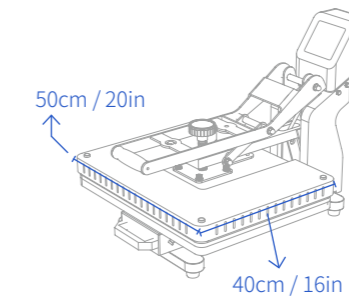

BestSub Heat Press Machine

NEW

Heat Platen	38x38cm / 15x15in		40x50cm / 16x20in		40x60cm / 16x24in	
Voltage	220V	110V	220V	110V	220V	110V
Power	2000w	1300w	2200w	1600w	2400w	1800w
Frequency	50~60Hz					
Parameter	Temp. Range: 0-482 °F (0-250°C) Time Range: 0-999 seconds					

3 Sizes

3 Configurations

- ✗ Slide-Out Drawer
- ✗ Auto-Open

- ✓ Slide-Out Drawer
- ✗ Auto-Open

- ✓ Slide-Out Drawer
- ✓ Auto-Open