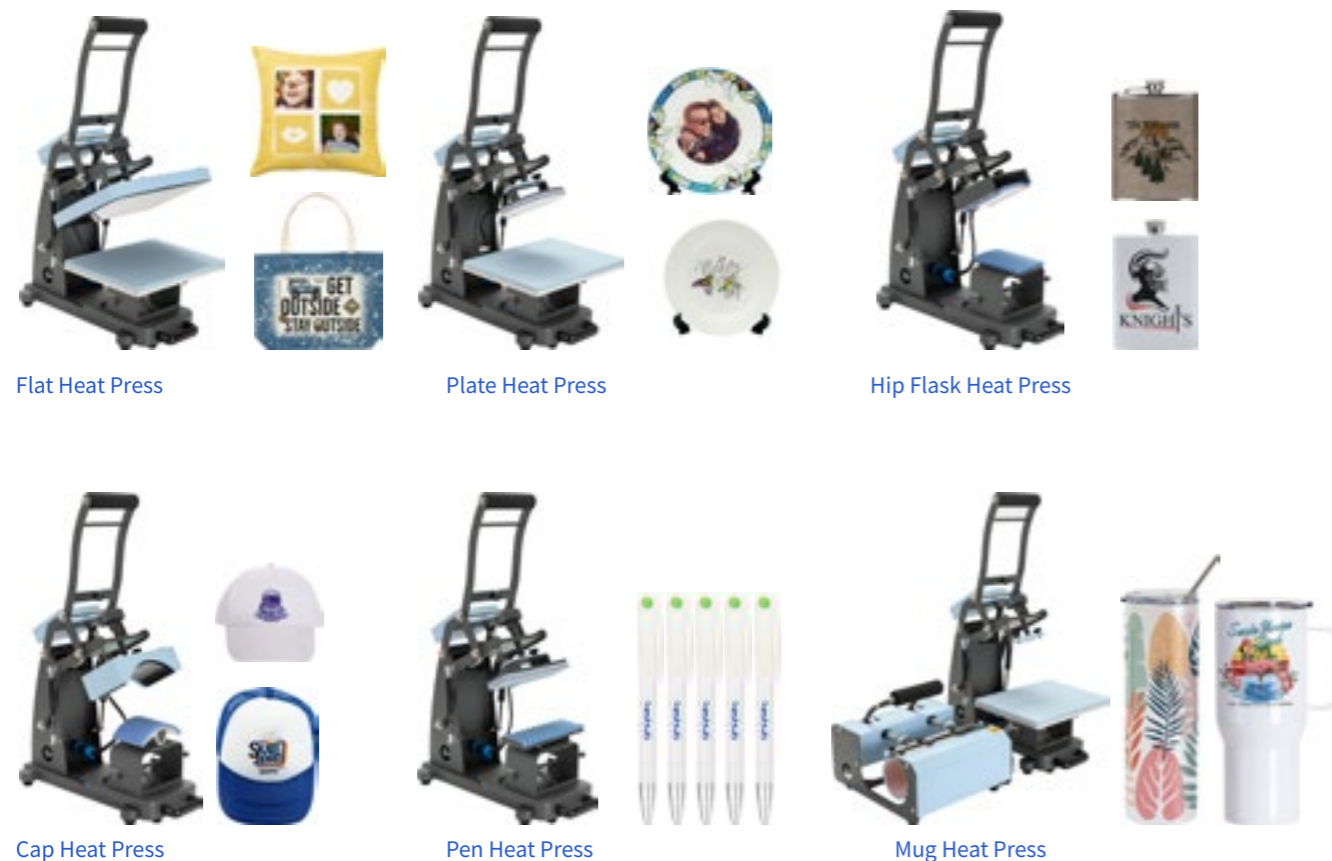

Plate Heat Press

Hip Flask Heat Press

Cap Heat Press

Pen Heat Press

Mug Heat Press

Combo

Flat Heat Press